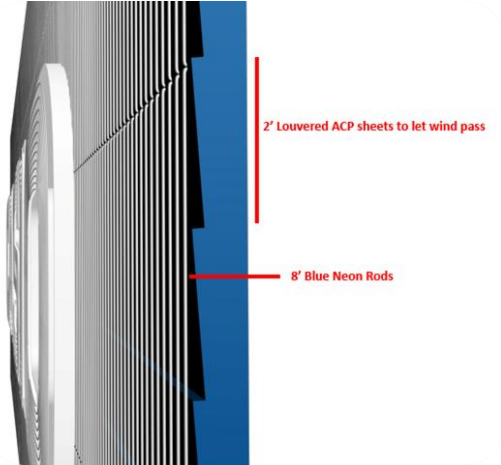

Execution par excellence got Client's brand a mention in Limca Book of Records

Creation of Iconic site

Landmark structure

2,000kg

India's largest Neon
4,600sq.ft.

Unique Design